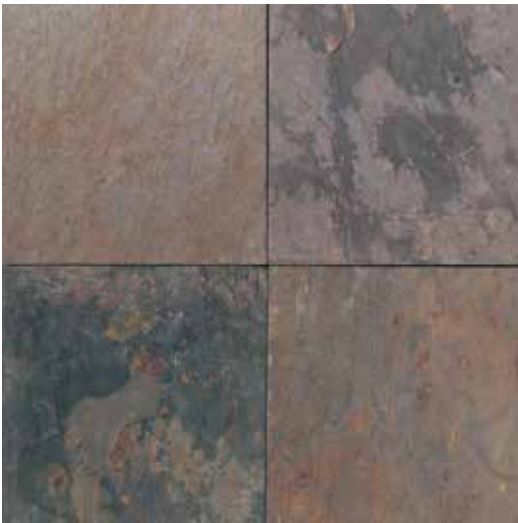

# SLATE & QUARTZITE

NATURAL STONE

Photo features California Gold Slate 12 x 24 on the floor.

SLATE FLOOR TILE

CALIFORNIA GOLD S700  
16" x 16", 12" x 24" & 12" x 12" – Natural Cleft Gauged  
12" x 12" – Honed

CALIFORNIA GOLD S700  
16" x 24", 16" x 16", 8" x 16" & 8" x 8" – Nature Cleft Gauged  
Versailles Pattern (Pattern covers 15.75 sq. ft.)

SLATE

INDIAN MULTICOLOR S771  
16" x 16", 12" x 24" & 12" x 12" – Natural Cleft Gauged

BRAZIL BLACK S762  
12" x 24", 16" x 16" & 12" x 12" – Natural Cleft Gauged

QUARTZITE FLOOR TILE

GOLDEN SUN S783  
16" x 16" & 12" x 12" – Natural Cleft Gauged

GOLDEN SUN S783  
Pattern Flagstone – Natural Cleft Gauged  
Mounted in average sizes 8" x 12" to 5" x 9" (2.7 sq. ft. per sheet)

GOLDEN SUN S783  
16" x 24", 16" x 16", 8" x 16" & 8" x 8" – Natural Cleft Gauged  
Versailles Pattern (Pattern covers 15.75 sq. ft.)