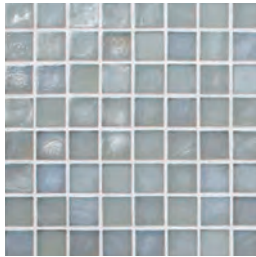

3/4" x 3/4" (19 x 19mm)
Mosaic
Stone
Sheet Size: 12" x 12"
(304 x 304mm)