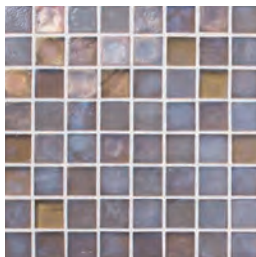

3/4" x 3/4" (19 x 19mm)
Mosaic
Dusk
Sheet Size: 12" x 12"
(304 x 304mm)