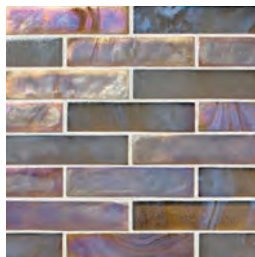

3/4" x 3/4" (19 x 19mm)
Mosaic
Dusk
 Sheet Size: 12" x 12"
 (304 x 304mm)

3/4" x 3 3/8" (19 x 86mm)
Brick
Dusk
 Sheet Size: 10 3/8" x 12"
 (264 x 304mm)

3/4" x 3/4" (19 x 19mm)
Mosaic
Canyon
 Sheet Size: 12" x 12"
 (304 x 304mm)