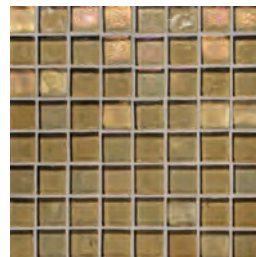

3/4" x 3 3/8" (19 x 86mm)
Brick
Stone
 Sheet Size: 10 3/8" x 12"
 (264 x 304mm)

3/4" x 3/4" (19 x 19mm)
Mosaic
Grasslands
 Sheet Size: 12" x 12"
 (304 x 304mm)

3/4" x 3 3/8" (19 x 86mm)
Brick
Grasslands
 Sheet Size: 10 3/8" x 12"
 (264 x 304mm)

3/4" x 3/4" (19 x 19mm)
Mosaic
Dusk
 Sheet Size: 12" x 12"
 (304 x 304mm)

3/4" x 3 3/8" (19 x 86mm)
Brick
Dusk
 Sheet Size: 10 3/8" x 12"
 (264 x 304mm)

3/4" x 3/4" (19 x 19mm)
Mosaic
Canyon
 Sheet Size: 12" x 12"
 (304 x 304mm)