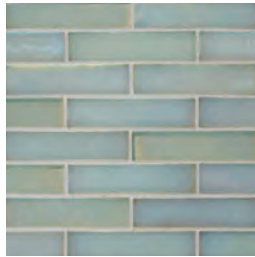

BLUE MOSAIC COLOR PALETTE

Blue mosaics are paper-face mounted and have both iridescent and non-iridescent surface finish.

3/4" x 3/4" (19 x 19mm)
Mosaic
Polar
 Sheet Size: 12" x 12"
 (304 x 304mm)

3/4" x 3 3/8" (19 x 86mm)
Brick
Polar
 Sheet Size: 10 3/8" x 12"
 (264 x 304mm)

COLLECTION Blue
 TILE 3/4" x 3 3/8" Brick
 COLOR Stone