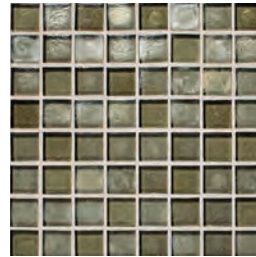

3/4" x 3/4" (19 x 19mm)
Mosaic
Grasslands
Sheet Size: 12" x 12"
(304 x 304mm)