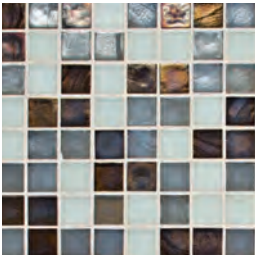

3/4" x 3/4" (19 x 19mm)
Mosaic
Foundation
Polar Non-Irid, Dusk Irid,
Stone Irid