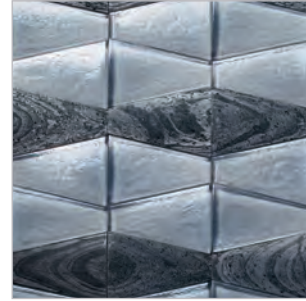

UNISON

The 3 3/4" (95mm) Wedge Unison sheets are 10 13/16" x 7 5/8" (275mm x 194mm). Unison sheets are back-painted and mesh-mounted for user-friendly installation. Visit www.glasstile.com for templates.

Essence
Glass: Oxygen Irid
Stone: White Marble

Honor
Glass: Platinum Irid, Infinite Irid
Stone: Grey Sandstone

Righteous
Glass: Silverlight Irid
Stone: Silver Quartzite

White Marble

Grey Sandstone

Silver Quartzite

Essence
Glass: Oxygen Irid
Stone: White Marble

Pedigree
Glass: Cane Irid, Sandbar Irid
Stone: Mint

Honor
Glass: Platinum Irid, Infinite Irid
Stone: Grey Sandstone

Fireside
Glass: Shadow Irid
Stone: Silver Quartzite