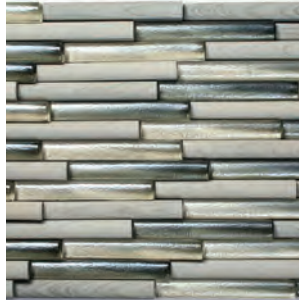

Honor
Glass: Platinum Irid, Infinite Irid
Stone: Grey Sandstone