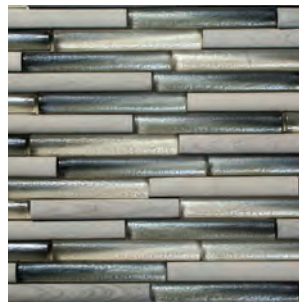

Honor
Glass: Platinum Irid, Infinite Irid
Stone: Grey Sandstone