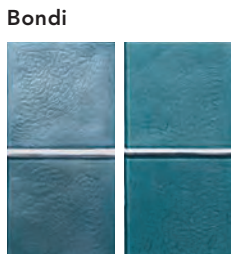

Pedigree
Glass: Sandbar Irid
Stone: Mint

Honor
Glass: Platinum Irid, Infinite Irid
Stone: Grey Sandstone

Righteous
Glass: Silverlight Irid
Stone: Silver Quartzite

Mint

Grey Sandstone

Silver Quartzite

LINEAGE

Essence
Glass: Oxygen Irid
Stone: White Marble

Pedigree
Glass: Cane Irid, Sandbar Irid
Stone: Mint

Honor
Glass: Platinum Irid, Infinite Irid
Stone: Grey Sandstone

Fireside
Glass: Shadow Irid
Stone: Silver Quartzite

CUSTOMIZE YOUR SPACE

Create a personalized color combination in any of the Kinship Collection patterns. Oceanside Glasstile's color palette allows you to customize your design from subtle transitions to bold, dynamic layers. **Visit www.glasstile.com to see full color palette.**

Clear
#000 #100

Tide
#035 #135

Equator
#037 #137

Cane
#006 #106

Harvest
#008 #108

Pacific
#024 #124

Bondi
#032 #132

Tropical Reef
#042 #142