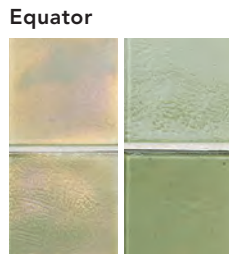

Essence
Glass: Oxygen Irid
Stone: White Marble

Pedigree
Glass: Cane Irid, Sandbar Irid
Stone: Mint

Honor
Glass: Platinum Irid, Infinite Irid
Stone: Grey Sandstone

Fireside
Glass: Shadow Irid
Stone: Silver Quartzite

CUSTOMIZE YOUR SPACE

Create a personalized color combination in any of the Kinship Collection patterns. Oceanside Glasstile's color palette allows you to customize your design from subtle transitions to bold, dynamic layers. **Visit www.glasstile.com to see full color palette.**

Clear
#000 #100

Tide
#035 #135

Equator
#037 #137

Cane
#006 #106

Harvest
#008 #108

Pacific
#024 #124

Bondi
#032 #132

Tropical Reef
#042 #142