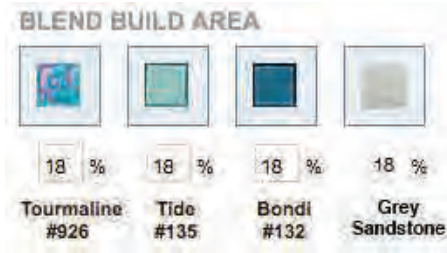

CUSTOM BLEND TOOL

Our custom blend tool helps you select the perfect combination of colors. We invite you to create a personal expression or sublime specification that fulfills your project needs. To create your own custom blend visit www.glasstile.com/custom-blend-tool-for-Kinship.aspx.