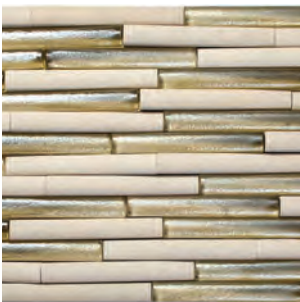

Pedigree
Glass: Sandbar Irid
Stone: Mint

Honor
Glass: Platinum Irid, Infinite Irid
Stone: Grey Sandstone

Righteous
Glass: Silverlight Irid
Stone: Silver Quartzite

Mint

Grey Sandstone

Silver Quartzite

LINEAGE

The 5 3/4" (146mm) Crescent Lineage sheets are 11 15/16" x 8 3/4" (303mm x 222mm). Lineage sheets are back-painted and mesh-mounted for user-friendly installation. Visit www.glasstile.com for template.