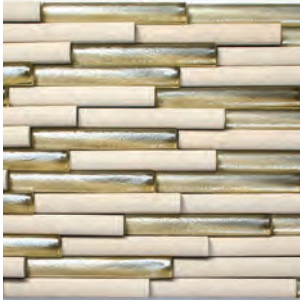

You will also encounter personal design freedom within our custom blend tool where you can specify the stone selection and glass color (from our entire field palette) to be coupled with several pattern placement options. Visit www.glasstile.com to create your own perfect pairing with our digital rendering tools.

CONVERGE

The 5 3/4" (146mm) Crescent Converge sheets are 11 15/16" x 8 3/4" (303mm x 222mm). Converge sheets are back-painted and mesh-mounted for user-friendly installation. Visit www.glasstile.com for template.

Pedigree
Glass: Sandbar Irid
Stone: Mint