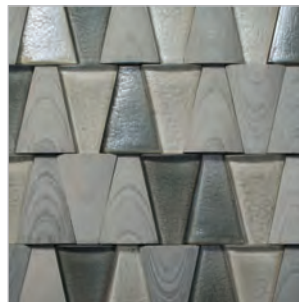

Essence
Glass: Oxygen Irid
Stone: White Marble

Honor
Glass: Platinum Irid, Infinite Irid
Stone: Grey Sandstone

Righteous
Glass: Silverlight Irid
Stone: Silver Quartzite

White Marble

Grey Sandstone

Silver Quartzite

ORIGIN

The 3 3/4" (95mm) Wedge Origin sheets are 10 13/16" x 7 5/8" (275mm x 194mm). Origin sheets are back-painted and mesh-mounted for user-friendly installation. Visit www.glasstile.com for template.

Essence
Glass: Oxygen Irid
Stone: White Marble

Pedigree
Glass: Cane Irid, Sandbar Irid
Stone: Mint

Honor
Glass: Platinum Irid, Infinite Irid
Stone: Grey Sandstone

Fireside
Glass: Shadow Irid
Stone: Silver Quartzite