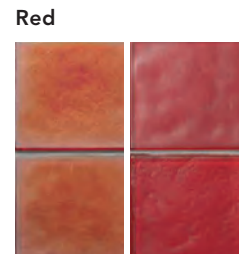

Red
#077 #777