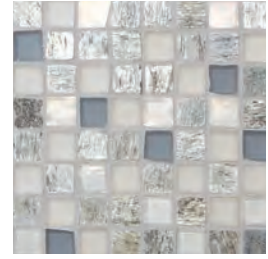

GEOLOGIE MOSAIC BLENDS

The Geologie Collection shouts organic elegance. The marriage of rustic slate with glittering glass creates a mystical movement that onlookers will yearn to understand. Geologie mosaics are paper-face mounted.

Fossil Walk
Glass: Sandstone Irid
Slate: Mint Fossil

High Desert
Glass: Cane Irid
Slate: Indian Autumn

Sand Dune
Glass: Cane Matte, Oxygen Irid
Slate: California Gold, Mint Fossil

Silver Peak
Glass: Fleet Blue Matte,
Oxygen Irid, Oxygen Matte
Slate: Silver Shine

Wildlands
Glass: Equator Irid, Sandstone Irid
Slate: Kota Brown, Mint

Zion
Glass: Cane Irid, Platinum Matte
Slate: Mint Fossil

Grand Canyon
Glass: Cane Matte, Harvest
Matte, Oxygen Matte
Slate: Copper Quartz

Whistler
Glass: Platinum Irid, Platinum
Matte, Oxygen Irid
Slate: Silver Shine

Sahara
Glass: Harvest Irid
Slate: Mint

Barrier Reef
Glass: Cane Matte, Tahoe Irid
Slate: Indian Autumn

Denali
Glass: Cane Irid, Truffle Matte
Slate: California Gold