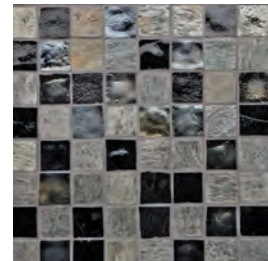

Fossil Walk
Glass: Sandstone Irid
Slate: Mint Fossil

High Desert
Glass: Cane Irid
Slate: Indian Autumn

Sand Dune
Glass: Cane Matte, Oxygen Irid
Slate: California Gold, Mint Fossil

Silver Peak
Glass: Fleet Blue Matte,
Oxygen Irid, Oxygen Matte
Slate: Silver Shine

Whistler
Glass: Platinum Irid, Platinum
Matte, Oxygen Irid
Slate: Silver Shine

Sahara
Glass: Harvest Irid
Slate: Mint

Barrier Reef
Glass: Cane Matte, Tahoe Irid
Slate: Indian Autumn

Denali
Glass: Cane Irid, Truffle Matte
Slate: California Gold

Caldera
Glass: Shadow Matte,
Shadow Non-Irid
Slate: Silver Shine

Sedona
Glass: Harvest Matte,
Henna Matte
Slate: Mint Fossil

Rocky Mountain
Glass: Fleet Blue Irid,
Fleet Blue Matte
Slate: California Gold

Painted Desert
Glass: Bronze Irid, Incense Irid
Slate: Copper Quartz, Multi Jack

Black Hills
Glass: Black Non-Irid, Pewter Irid
Slate: Silver Shine

GEOLOGIE MOSAIC SIZES + PATTERNS

1" x 1" (25 x 25 mm) sheets (Shown left) are 11 3/4" x 11 3/4" (298 x 298 mm).