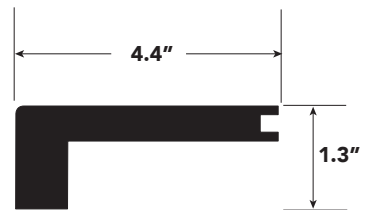

Christina-Moldings drawing-Triwest

T-MOLDING
94.5" x 1.8" x 0.3"

MULTI-REDUCER
94.5" x 1.8" x 0.3"

END-CAP
94.5" x 1.4" x 0.3"

QUARTER ROUND
94.5" x 1" x 0.6"

OVERLAP SQUARE STAIRNOSE
94.5" x 2" x 0.7"

FLUSH SQUARE STAIRNOSE
94.5" x 4.4" x 1.3"