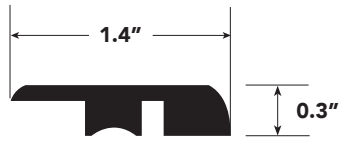

Christina-Moldings drawing-Triwest

T-MOLDING
94.5" x 1.8" x 0.3"

MULTI-REDUCER
94.5" x 1.8" x 0.3"

END-CAP
94.5" x 1.4" x 0.3"

QUARTER ROUND
94.5" x 1" x 0.6"

OVERLAP SQUARE STAIRNOSE
94.5" x 2" x 0.7"

FLUSH SQUARE STAIRNOSE
94.5" x 4.4" x 1.3"