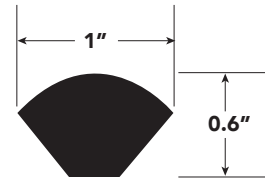

Christina-Moldings drawing-Triwest

T-MOLDING
94.5" x 1.8" x 0.3"

MULTI-REDUCER
94.5" x 1.8" x 0.3"

END-CAP
94.5" x 1.4" x 0.3"

QUARTER ROUND
94.5" x 1" x 0.6"

OVERLAP SQUARE STAIRNOSE
94.5" x 2" x 0.7"

FLUSH SQUARE STAIRNOSE
94.5" x 4.4" x 1.3"