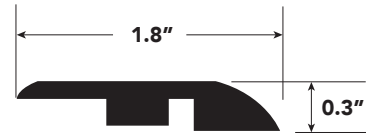

Christina-Moldings drawing-Triwest

T-MOLDING
94.5" x 1.8" x 0.3"

MULTI-REDUCER
94.5" x 1.8" x 0.3"

END-CAP
94.5" x 1.4" x 0.3"

QUARTER ROUND
94.5" x 1" x 0.6"

OVERLAP SQUARE STAIRNOSE
94.5" x 2" x 0.7"

FLUSH SQUARE STAIRNOSE
94.5" x 4.4" x 1.3"