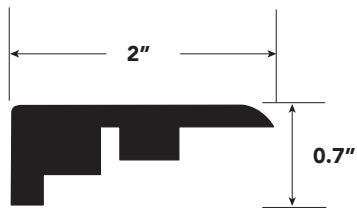

Christina-Moldings drawing-Triwest

T-MOLDING
94.5" x 1.8" x 0.3"

MULTI-REDUCER
94.5" x 1.8" x 0.3"

END-CAP
94.5" x 1.4" x 0.3"

QUARTER ROUND
94.5" x 1" x 0.6"

OVERLAP SQUARE STAIRNOSE
94.5" x 2" x 0.7"

FLUSH SQUARE STAIRNOSE
94.5" x 4.4" x 1.3"