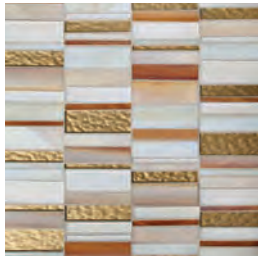

Stardust

Gold, Medium Beige,
Light Medium Beige, Spirit,
Sugar cane

Silver Cloud

Gosh White, Bright White,
Light Smoke, Silver Leaf

Stargazer

Celestine, Bright White,
Nocturne, Light Smoke

Amaretto

Sugar cane, Light Medium Beige,
Light & Dark Brown

IMAGINE. PLAY. ENJOY THE JOURNEY.

COLOR PALETTE

Over Fifty colors are available to customize the Devotion patterns. Each color has its own individual characteristics that include color movement, texture, mirror and iridescent finishes. Colors shown are a section of the art glass sheet. No two sheets are the same, variation will occur within each color from sheet to sheet. **View additional sample pieces at www.glasstile.com/Devotion.**

VARIATION RANGES ON A SCALE OF 0-4:

V0: Very Uniform Appearance — Pieces of the same shade value are very uniform and smooth in texture.

V1: Uniform Appearance — Differences among pieces from the same production run are minimal.

Five antique mirror colors are available in 6" x 12" field sizes. These captivating colors are also available to customize in any of the 16 Devotion Mosaic patterns. The below colors are not recommended for exterior applications.