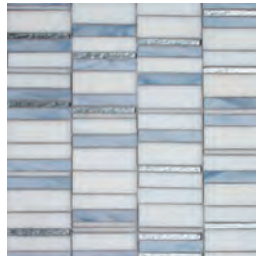

Sirena

Sheet Size: 10 1/8" x 11 3/8"
(258 x 290)

BLEND S

Straight off the fashion runway, this collection shouts couture design. Graphically inspired and infused with a beautiful color palette this line provides an opportunity to add your own signature taste to your space.

Stardust

Gold, Medium Beige,
Light Medium Beige, Spirit,
Sugar cane

Silver Cloud

Gosh White, Bright White,
Light Smoke, Silver Leaf

Stargazer

Celestine, Bright White,
Nocturne, Light Smoke

Amaretto

Sugar cane, Light Medium Beige,
Light & Dark Brown

IMAGINE. PLAY. ENJOY THE JOURNEY.

COLOR PALETTE

Over Fifty colors are available to customize the Devotion patterns. Each color has its own individual characteristics that include color movement, texture, mirror and iridescent finishes. Colors shown are a section of the art glass sheet. No two sheets are the same, variation will occur within each color from sheet to sheet. **View additional sample pieces at www.glasstile.com/Devotion.**

Five antique mirror colors are available in 6" x 12" field sizes. These captivating colors are also available to customize in any of the 16 Devotion Mosaic patterns. The below colors are not recommended for exterior applications.