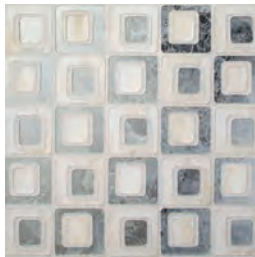

Hand-Cut

Water-Jet Cut

City Lights

Sheet Size: 12" x 11 1/16"
(305 x 281mm)

Zest

Sheet Size: 11 15/16" x 12"
(303 x 305mm)

Echo

Sheet Size: 15 9/16" x 11 15/16"
(395 x 303mm)

Polaroid

Sheet Size: 13" x 12 9/16"
(330 x 319mm)

Swank

Sheet Size: 12 3/4" x 12 5/8"
(324 x 321mm)

Bond

Sheet Size: 11 13/16" x 11 13/16"
(300 x 300mm)

Vogue

Sheet Size: 12 3/8" x 12 3/8"
(314 x 314mm)

IMAGINE. PLAY. ENJOY THE JOURNEY.

COLOR PALETTE

Over Fifty colors are available to customize the Devotion patterns. Each color has its own individual characteristics that include color movement, texture, mirror and iridescent finishes. Colors shown are a section of the art glass sheet. No two sheets are the same, variation will occur within each color from sheet to sheet. **View additional sample pieces at www.glasstile.com/Devotion.**

Five antique mirror colors are available in 6" x 12" field sizes. These captivating colors are also available to customize in any of the 16 Devotion Mosaic patterns. The below colors are not recommended for exterior applications.