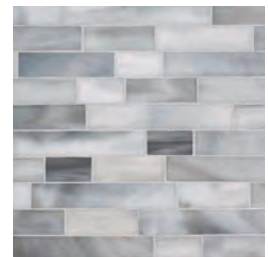

Random Linear
Color: Rain Cloud
Sheet Size: 12 3/4" x 14 3/4"
(324mm x 375mm)