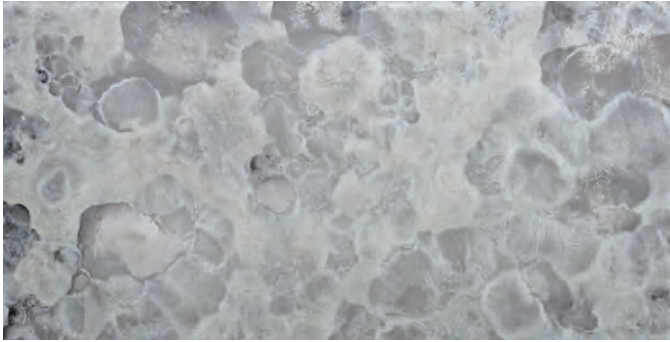

IMAGINE. PLAY. ENJOY THE JOURNEY.

COLOR PALETTE

Over Fifty colors are available to customize the Devotion patterns. Each color has its own individual characteristics that include color movement, texture, mirror and iridescent finishes. Colors shown are a section of the art glass sheet. No two sheets are the same, variation will occur within each color from sheet to sheet. **View additional sample pieces at www.glasstile.com/Devotion.**

V2: Slight Variation — Clearly distinguishable differences in texture within similar colors.

V3: Moderate Variation — The amount of color and/or texture on each piece may vary significantly.

V4: Substantial Variation — Random color and/or texture from tile to tile. Thus, the final illustration will be unique.

● These colors are not recommended for exterior applications.

● These colors are not recommended for shower applications.

COLLECTION Devotion
TILE Jali
COLOR Rain Cloud

ANTIQUÉ MIRROR 6" X 12" FIELD TILE

Five antique mirror colors are available in 6" x 12" field sizes. These captivating colors are also available to customize in any of the 16 Devotion Mosaic patterns. The below colors are not recommended for exterior applications.