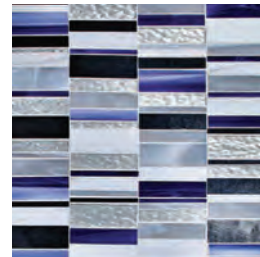

Stardust

Gold, Medium Beige,
Light Medium Beige, Spirit,
Sugar cane

Silver Cloud

Gosh White, Bright White,
Light Smoke, Silver Leaf

Stargazer

Celestine, Bright White,
Nocturne, Light Smoke

Amaretto

Sugar cane, Light Medium Beige,
Light & Dark Brown

London Calling

Light Smoke,
Transparent Smoke,
Gosh White

Manhattan

Silver Iridized, Light Smoke,
Transparent Smoke, Silver Leaf,
Soulful Grape

Mandolin

Spirit, Gilt, Transparent
Smoke, Grey Taupe, Light
and Dark Brown

IMAGINE. PLAY. ENJOY THE JOURNEY.

COLOR PALETTE

Over Fifty colors are available to customize the Devotion patterns. Each color has its own individual characteristics that include color movement, texture, mirror and iridescent finishes. Colors shown are a section of the art glass sheet. No two sheets are the same, variation will occur within each color from sheet to sheet. **View additional sample pieces at www.glasstile.com/Devotion.**