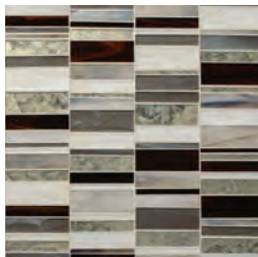

Stardust

Gold, Medium Beige,
Light Medium Beige, Spirit,
Sugar cane

Silver Cloud

Gosh White, Bright White,
Light Smoke, Silver Leaf

Stargazer

Celestine, Bright White,
Nocturne, Light Smoke

Amaretto

Sugar cane, Light Medium Beige,
Light & Dark Brown

London Calling

Light Smoke,
Transparent Smoke,
Gosh White

Manhattan

Silver Iridized, Light Smoke,
Transparent Smoke, Silver Leaf,
Soulful Grape

Mandolin

Spirit, Gilt, Transparent
Smoke, Grey Taupe, Light
and Dark Brown

IMAGINE. PLAY. ENJOY THE JOURNEY.

COLOR PALETTE

Over Fifty colors are available to customize the Devotion patterns. Each color has its own individual characteristics that include color movement, texture, mirror and iridescent finishes. Colors shown are a section of the art glass sheet. No two sheets are the same, variation will occur within each color from sheet to sheet. **View additional sample pieces at www.glasstile.com/Devotion.**

Five antique mirror colors are available in 6" x 12" field sizes. These captivating colors are also available to customize in any of the 16 Devotion Mosaic patterns. The below colors are not recommended for exterior applications.