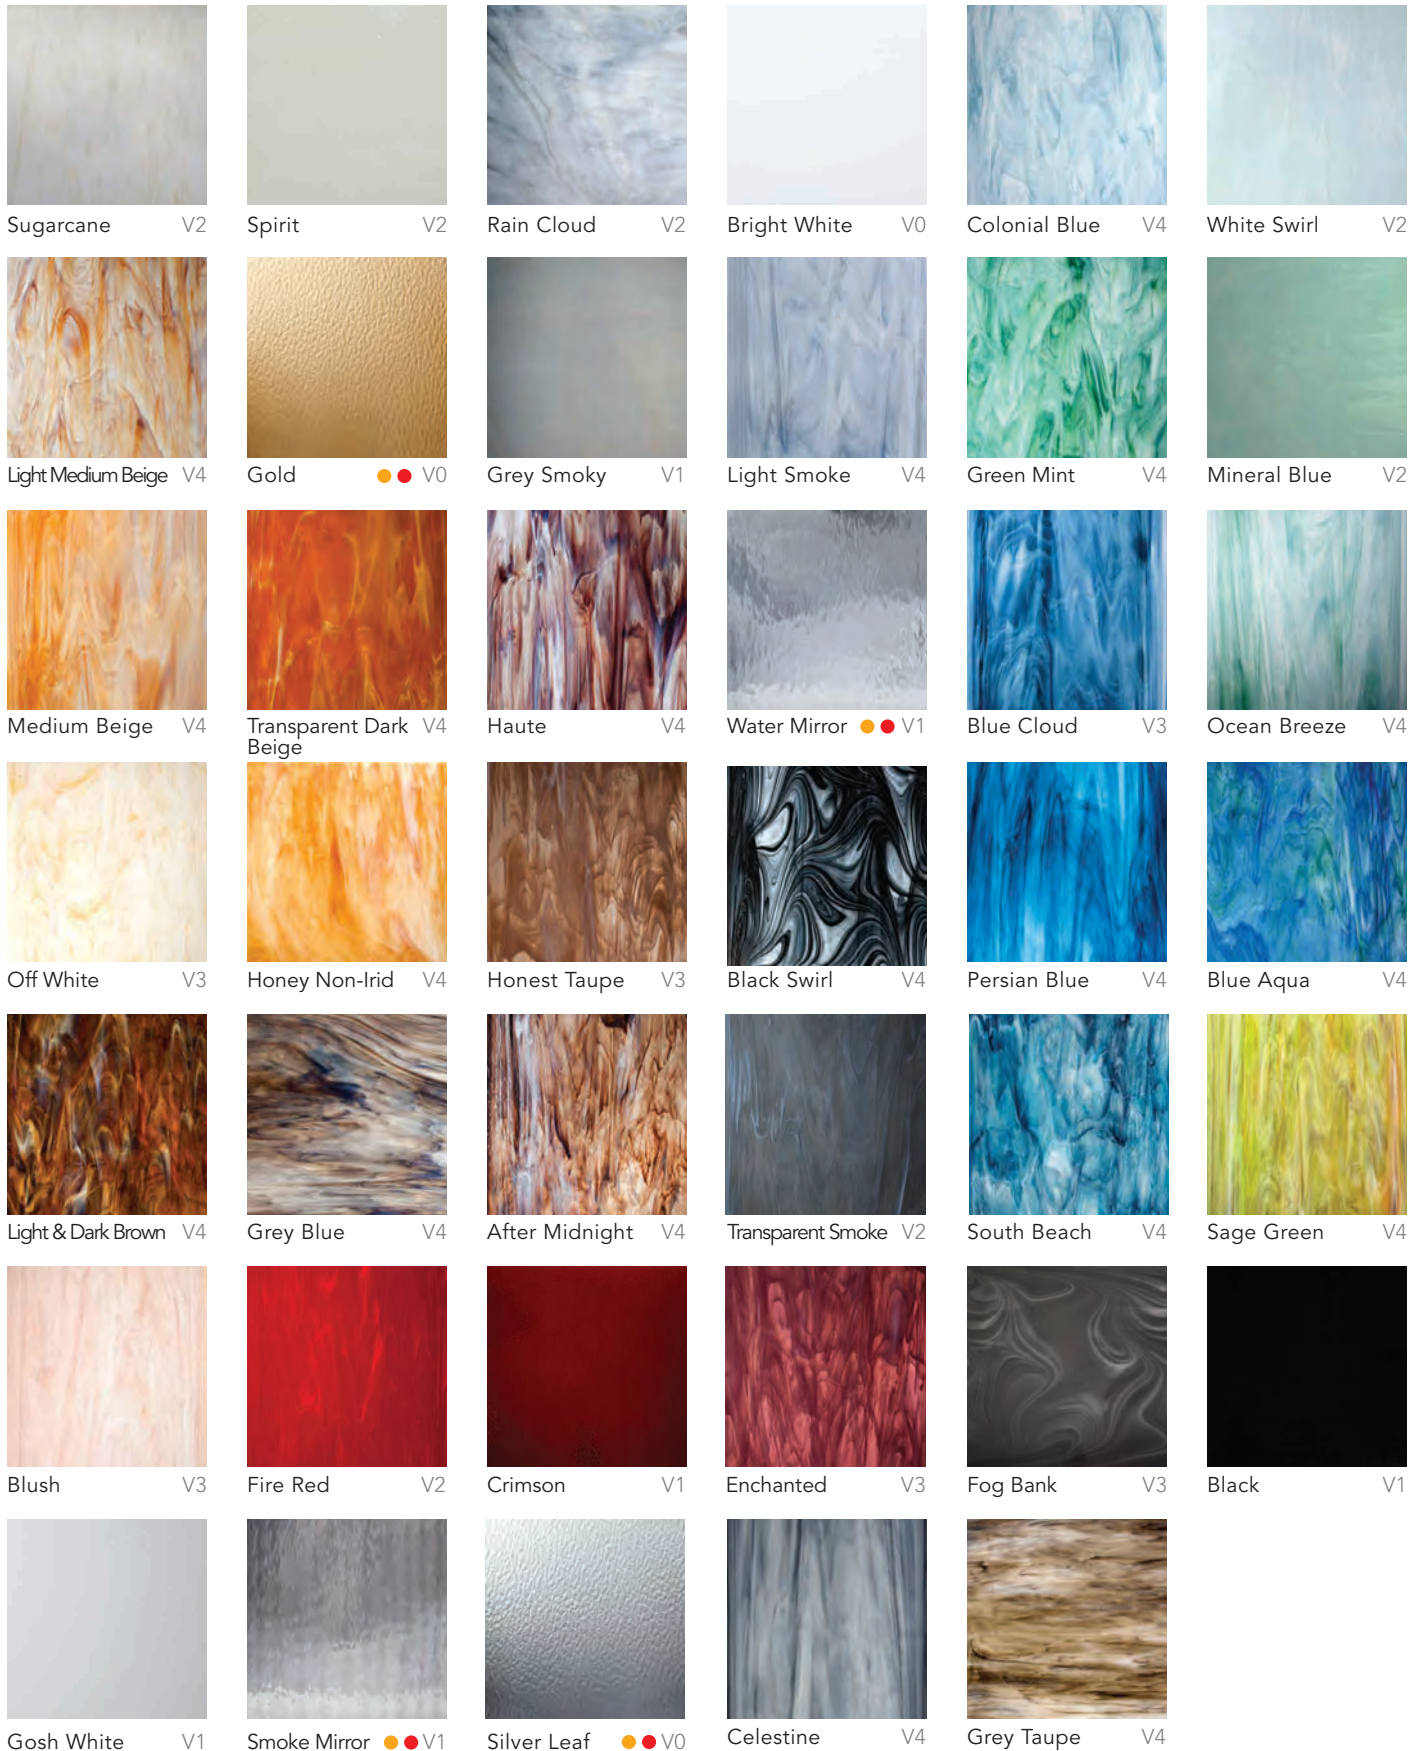

Stardust

Gold, Medium Beige,
Light Medium Beige, Spirit,
Sugar cane

Silver Cloud

Gosh White, Bright White,
Light Smoke, Silver Leaf

Stargazer

Celestine, Bright White,
Nocturne, Light Smoke

Amaretto

Sugar cane, Light Medium Beige,
Light & Dark Brown

London Calling

Light Smoke,
Transparent Smoke,
Gosh White

Manhattan

Silver Iridized, Light Smoke,
Transparent Smoke, Silver Leaf,
Soulful Grape

Mandolin

Spirit, Gilt, Transparent
Smoke, Grey Taupe, Light
and Dark Brown

Sublime

Gosh White,
Transparent Smoke,
Rain Cloud, Lustr

Mistique

Gosh White, Rain Cloud,
Grey Blue

Rocky Road

Gosh White, Honest Taupe,
Haute

Mirror, Mirror

Smoke Mirror, Water Mirror

IMAGINE. PLAY. ENJOY THE JOURNEY.

COLOR PALETTE

Over Fifty colors are available to customize the Devotion patterns. Each color has its own individual characteristics that include color movement, texture, mirror and iridescent finishes. Colors shown are a section of the art glass sheet. No two sheets are the same, variation will occur within each color from sheet to sheet. **View additional sample pieces at www.glasstile.com/Devotion.**