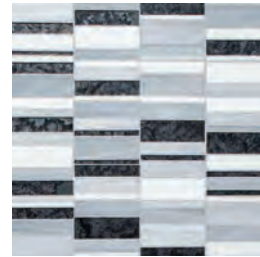

Stardust

Gold, Medium Beige,
Light Medium Beige, Spirit,
Sugar cane

Silver Cloud

Gosh White, Bright White,
Light Smoke, Silver Leaf

Stargazer

Celestine, Bright White,
Nocturne, Light Smoke

Amaretto

Sugar cane, Light Medium Beige,
Light & Dark Brown

IMAGINE. PLAY. ENJOY THE JOURNEY.

COLOR PALETTE

Over Fifty colors are available to customize the Devotion patterns. Each color has its own individual characteristics that include color movement, texture, mirror and iridescent finishes. Colors shown are a section of the art glass sheet. No two sheets are the same, variation will occur within each color from sheet to sheet. **View additional sample pieces at www.glasstile.com/Devotion.**