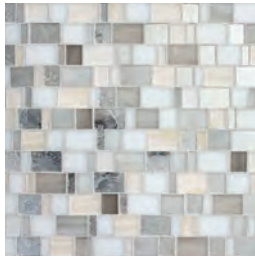

MOSAIC SIZES + PATTERNS

Eight water-jet and eight hand-cut patterns can be customized using any combination of colors from our Devotion color palette. All patterns shown in The Million Dollar Blend. Sheet measurements vary depending on pattern. Devotion mosaics are tape-face mounted. Visit www.glasstile.com to create your perfect combination with our custom blend tool.

Hand-Cut

Water-Jet Cut

City Lights

Sheet Size: 12" x 11 1/16"
(305 x 281mm)