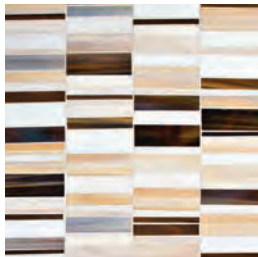

Stardust

Gold, Medium Beige,
Light Medium Beige, Spirit,
Sugar cane

Silver Cloud

Gosh White, Bright White,
Light Smoke, Silver Leaf

Stargazer

Celestine, Bright White,
Nocturne, Light Smoke

Amaretto

Sugar cane, Light Medium Beige,
Light & Dark Brown

London Calling

Light Smoke,
Transparent Smoke,
Gosh White

Manhattan

Silver Iridized, Light Smoke,
Transparent Smoke, Silver Leaf,
Soulful Grape

Mandolin

Spirit, Gilt, Transparent
Smoke, Grey Taupe, Light
and Dark Brown

IMAGINE. PLAY. ENJOY THE JOURNEY.

COLOR PALETTE

Over Fifty colors are available to customize the Devotion patterns. Each color has its own individual characteristics that include color movement, texture, mirror and iridescent finishes. Colors shown are a section of the art glass sheet. No two sheets are the same, variation will occur within each color from sheet to sheet. **View additional sample pieces at www.glasstile.com/Devotion.**