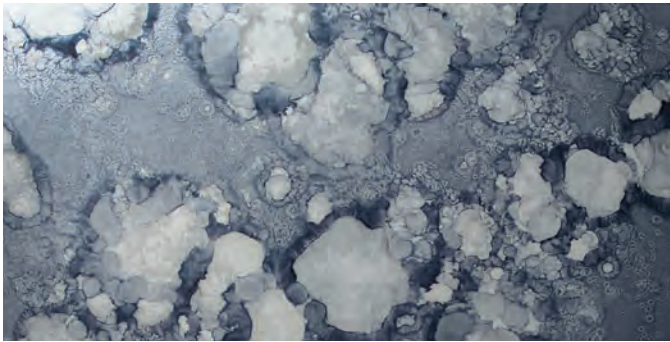

ANTIQUÉ MIRROR 6" X 12" FIELD TILE

Five antique mirror colors are available in 6" x 12" field sizes. These captivating colors are also available to customize in any of the 16 Devotion Mosaic patterns. The below colors are not recommended for exterior applications.

Astral