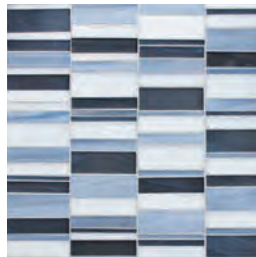

Stardust

Gold, Medium Beige,
Light Medium Beige, Spirit,
Sugar cane

Silver Cloud

Gosh White, Bright White,
Light Smoke, Silver Leaf

Stargazer

Celestine, Bright White,
Nocturne, Light Smoke

Amaretto

Sugar cane, Light Medium Beige,
Light & Dark Brown

London Calling

Light Smoke,
Transparent Smoke,
Gosh White

Manhattan

Silver Iridized, Light Smoke,
Transparent Smoke, Silver Leaf,
Soulful Grape

Mandolin

Spirit, Gilt, Transparent
Smoke, Grey Taupe, Light
and Dark Brown

IMAGINE. PLAY. ENJOY THE JOURNEY.

COLOR PALETTE

Over Fifty colors are available to customize the Devotion patterns. Each color has its own individual characteristics that include color movement, texture, mirror and iridescent finishes. Colors shown are a section of the art glass sheet. No two sheets are the same, variation will occur within each color from sheet to sheet. **View additional sample pieces at www.glasstile.com/Devotion.**

Five antique mirror colors are available in 6" x 12" field sizes. These captivating colors are also available to customize in any of the 16 Devotion Mosaic patterns. The below colors are not recommended for exterior applications.