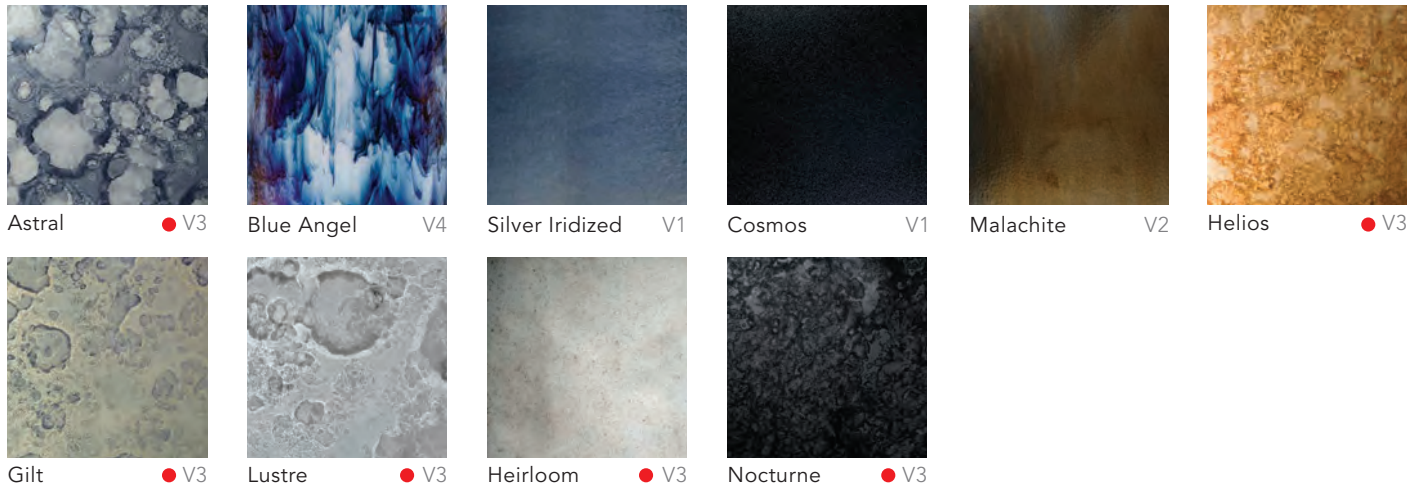

Sublime

Gosh White,
Transparent Smoke,
Rain Cloud, Lustr

Mistique

Gosh White, Rain Cloud,
Grey Blue

Rocky Road

Gosh White, Honest Taupe,
Haute

Mirror, Mirror

Smoke Mirror, Water Mirror

Grey Gardens

Light Smoke,
Transparent Smoke,
Grey Blue

CUSTOM BLEND TOOL

Our custom blend tool helps you design the perfect combination of colors for your personal expression. To create your own custom blend visit www.glasstile.com/custom-blend-tool-for-devotion.aspx.

IMAGINE. PLAY. ENJOY THE JOURNEY.

COLOR PALETTE

Over Fifty colors are available to customize the Devotion patterns. Each color has its own individual characteristics that include color movement, texture, mirror and iridescent finishes. Colors shown are a section of the art glass sheet. No two sheets are the same, variation will occur within each color from sheet to sheet. **View additional sample pieces at www.glasstile.com/Devotion.**

VARIATION RANGES ON A SCALE OF 0-4:

V0: Very Uniform Appearance — Pieces of the same shade value are very uniform and smooth in texture.

V1: Uniform Appearance — Differences among pieces from the same production run are minimal.