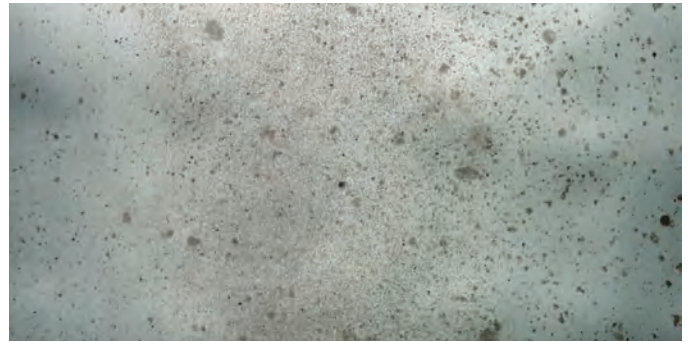

ANTIQUÉ MIRROR 6" X 12" FIELD TILE

Five antique mirror colors are available in 6" x 12" field sizes. These captivating colors are also available to customize in any of the 16 Devotion Mosaic patterns. The below colors are not recommended for exterior applications.

Heirloom