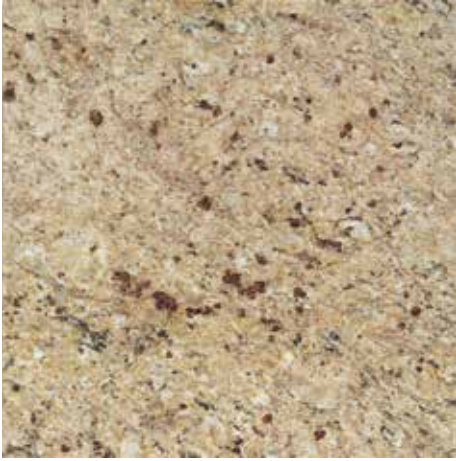

GRANITE

NATURAL STONE

GRANITE FLOOR TILE

NEW VENETIAN GOLD G215
18" x 18", 12" x 24", 12" x 12" – Polished

TAN BROWN G289
18" x 18", 12" x 24", 12" x 12" – Polished

GALAXY BLACK G772
18" x 18", 12" x 24", 12" x 12" – Polished

ABSOLUTE BLACK G771
12" x 24" & 12" x 12" – Flamed

ABSOLUTE BLACK G771
24" x 24", 18" x 18", 12" x 24" & 12" x 12" – Polished
12" x 12" – Honed