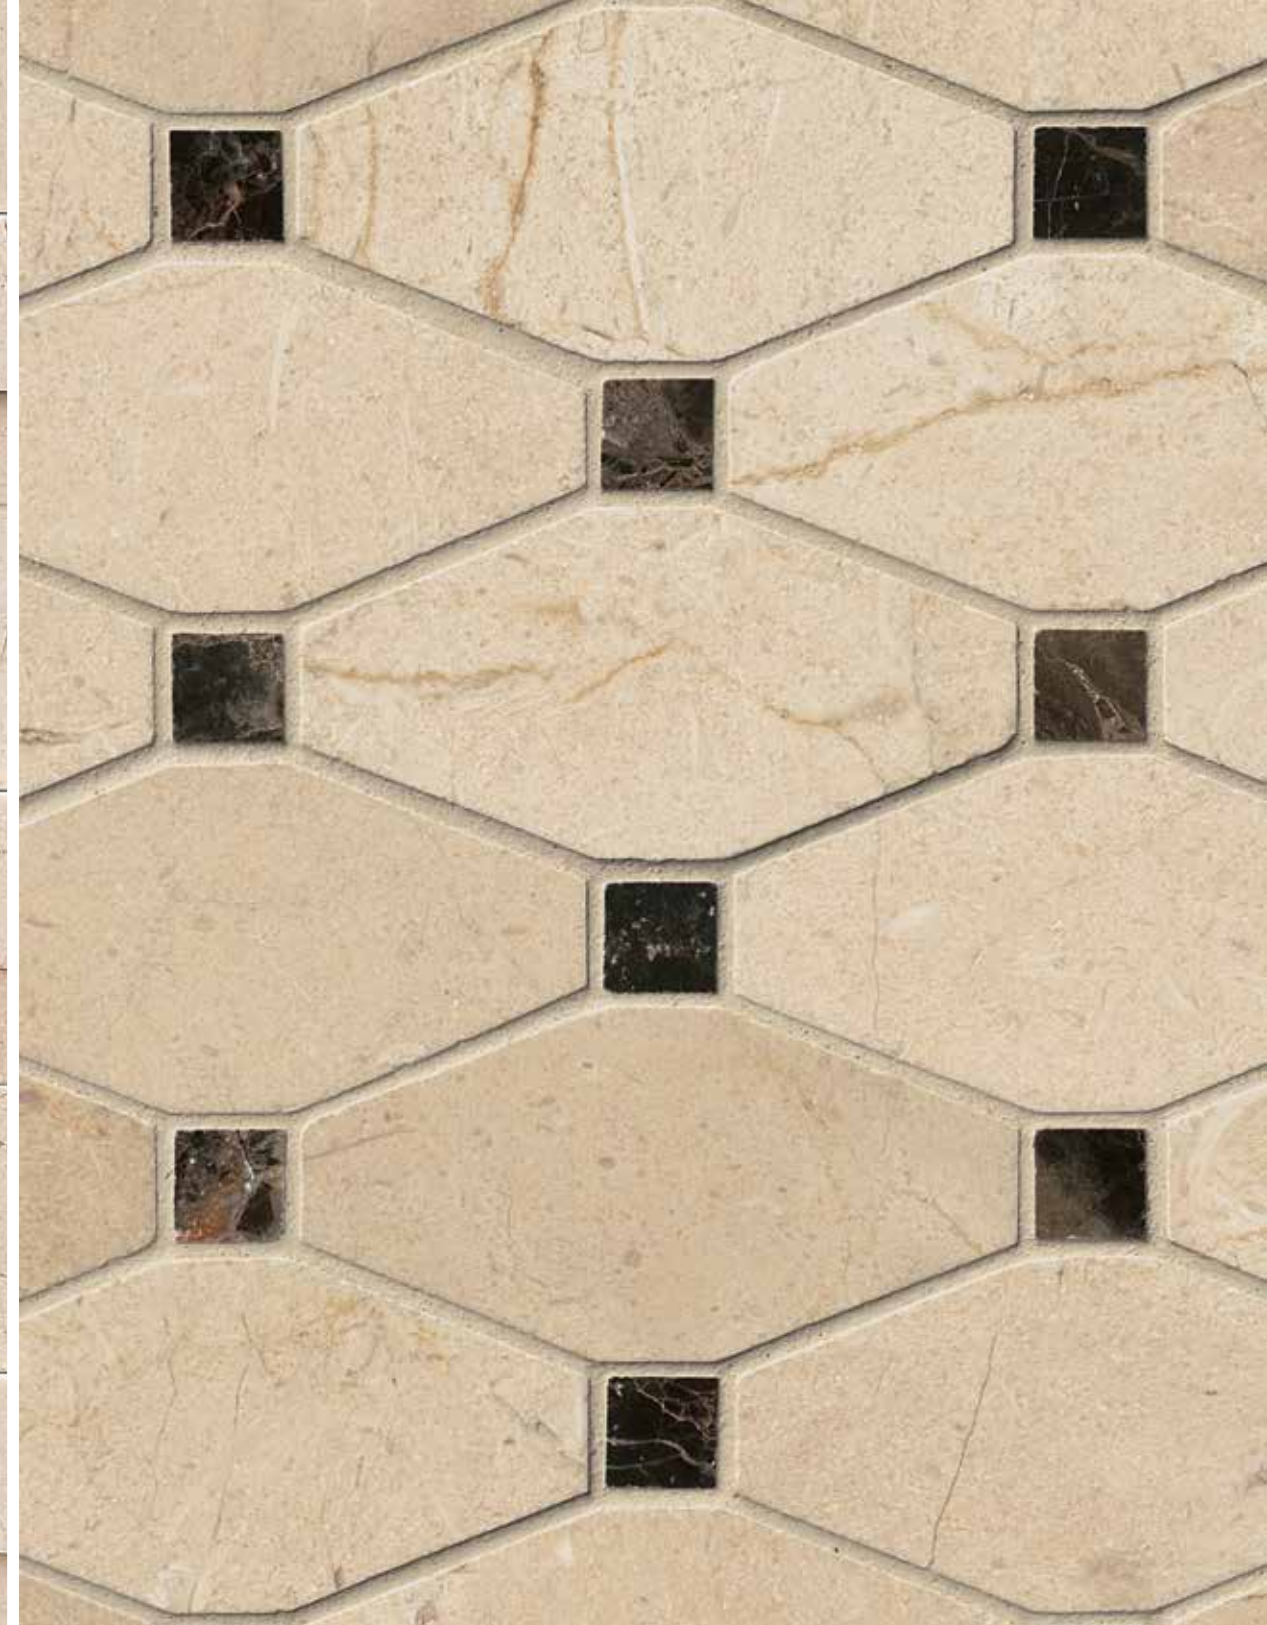

# Crema Marfil MARBLE

2x2 Tumbled  
Page 41

Herringbone  
Pattern  
Page 41

1" Hexagon  
Tumbled  
Page 42

2x2 Polished  
Page 42

Hedron  
Interlocking 3D  
Page 43

Valencia Blend  
Elongated Polished  
Page 43

Herringbone Pattern

**Crema Marfil 2x2 Tumbled**  
ID: SMOT-CREM-2X2-T  
Grout: Non-sanded #382 Bone  
**Also available in 1x1**  
ID: SMOT-CREM-1X1-T

**Crema Herringbone Arched Pattern Polished**  
ID: SMOT-ARCH-CREM-HBP  
Grout: No grout required

**Crema Marfil 1" Hexagon Tumbled**  
ID: SMOT-CREM-1HEX  
Grout: Non-sanded #382 Bone

**Crema Marfil 2x2 Polished**  
ID: SMOT-CREM-2X2-P  
Grout: Non-sanded #382 Bone  
**Also available in 5/8**  
SMOT-CREM-5/8-P

**Hedron Interlocking 3D**  
ID: SMOT-HEDRON-3DIL  
Grout: No grout required

**Valencia Blend Elongated Oct Pol**  
ID: SMOT-VALBLND-OCTEL10MM  
Grout: Sanded #10 Antique White