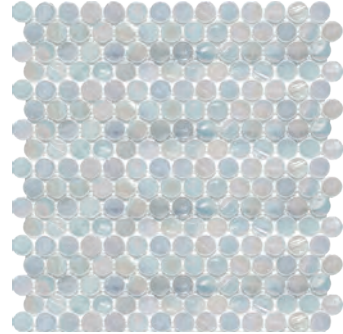

INTERGLASS PENNY ROUNDS

Decorative Glass Wall Tile

Suitable Rooms

White

Saffron

Gold

Champagne

Aqua

Ruby

Black

SIZES

12"x12"
Penny Round Mosaic

WHITE