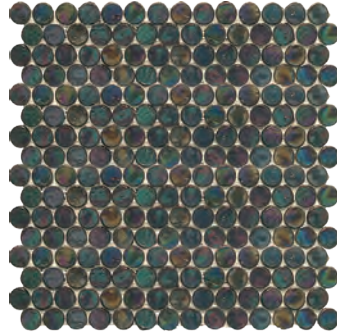

INTERGLASS PENNY ROUNDS

Decorative Glass Wall Tile

Suitable Rooms

White

Saffron

Gold

Champagne

Aqua

Ruby

Black

SIZES

12"x12"
Penny Round Mosaic

WHITE