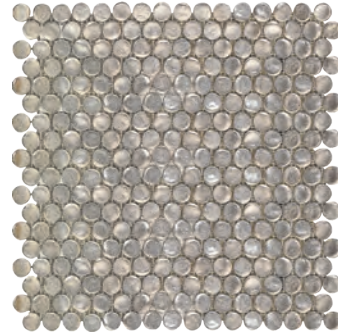

INTERGLASS PENNY ROUNDS

Decorative Glass Wall Tile

Suitable Rooms

White

Saffron

Gold

Champagne

Aqua

Ruby

Black

SIZES

12"x12"
Penny Round Mosaic

WHITE