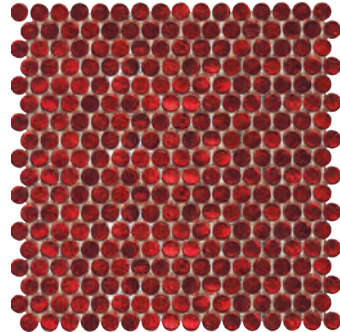

INTERGLASS PENNY ROUNDS

Decorative Glass Wall Tile

Suitable Rooms

White

Saffron

Gold

Champagne

Aqua

Ruby

Black

SIZES

12"x12"
Penny Round Mosaic

WHITE