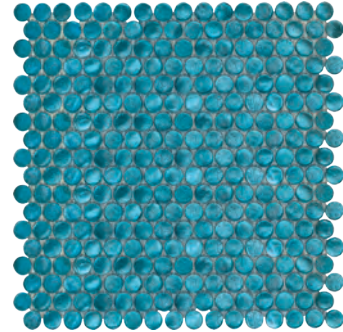

INTERGLASS PENNY ROUNDS

Decorative Glass Wall Tile

Suitable Rooms

White

Saffron

Gold

Champagne

Aqua

Ruby

Black

SIZES

12"x12"
Penny Round Mosaic

WHITE