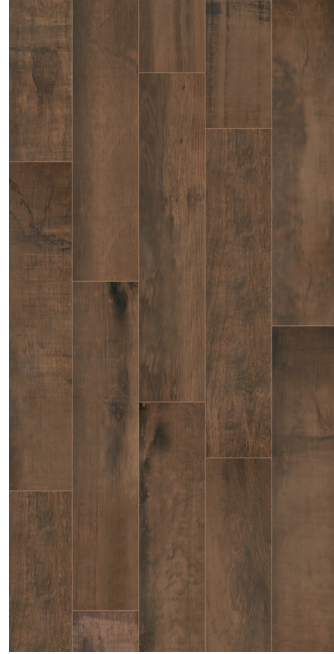

WALKER

Glazed Colored-Body Porcelain Rectified Floor Tile

COLORED
BODY
PORCELAIN

Suitable Rooms

Steep

PEI IV

Rackhouse

PEI IV

Rick

PEI III

Doublor

PEI III

DECORATIVE ACCENTS

3"x13½"
Right Chevron

3"x13½"
Right Chevron

3"x13½"
Right Chevron

3"x13½"
Right Chevron

3"x13½"
Left Chevron

3"x13½"
Left Chevron

3"x13½"
Left Chevron

3"x13½"
Left Chevron

SIZES

8"x40" R
Up to 60 Faces

Variation Rating: HIGH
High shade and texture
variation with in each carton

RACKHOUSE

Photo reproduction may not match the exact color of tile.