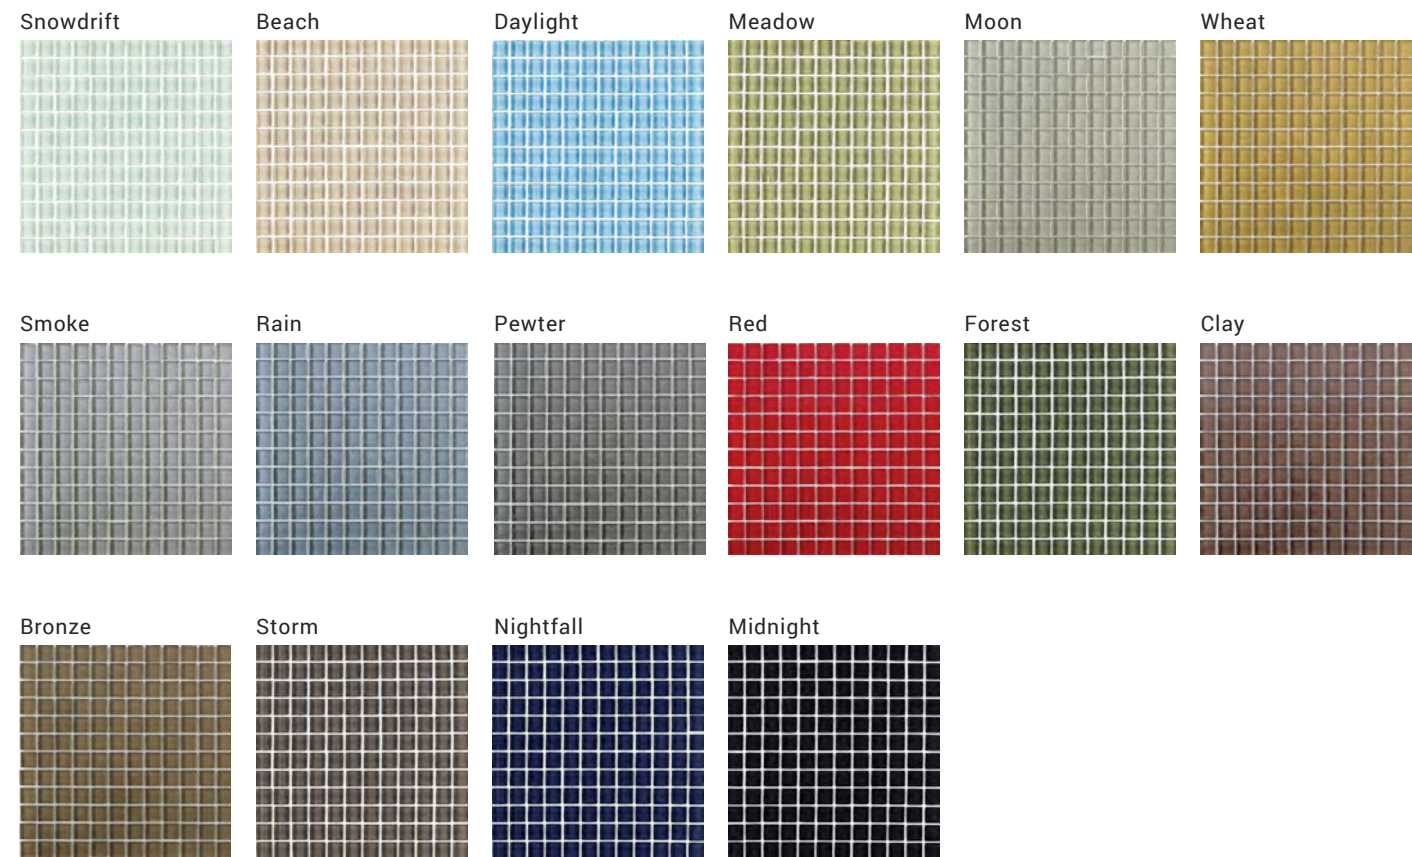

INTERGLASS SHIMMER

Decorative Glass Wall Tile

Suitable Rooms

SIZES

SHIMMER STORM & SHIMMER BLENDS AUTUMN