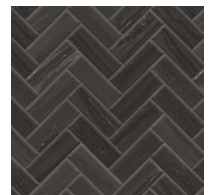

2"x2" Mosaic - Honed (12"x12" Sheet)

White - WHI
 STPHIGWHI22MO

Beige - BEI
 STPHIGBEI22MO*

Cocoa - COC
 STPHIGCOC22MO*

Greige - GRE
 STPHIGGRE22MO

Dark Greige - DAG
 STPHIGDAG22MO

Black - BLA
 STPHIGBLA22MO*

Herringbone Mosaic - Honed (12"x12" Sheet)

White - WHI
 STPHIGWHIHERMO*

Beige - BEI
 STPHIGBEIHERMO*

Cocoa - COC
 STPHIGCOCHERMO*

Greige - GRE
 STPHIGGREHERMO*

Dark Greige - DAG
 STPHIGDAGHERMO*

Black - BLA
 STPHIGBLAHERMO*

Highland

Unglazed Thru Body Porcelain

Photo Features 12"x24" Pressed Field Tile - Honed in Greige.

SIZING & PACKAGING

Type	Shape	Item Code	Size	Description	Pcs / Ctn	Sf / Ctn
Field		STPHIG•••936*	9"x36"	Rectified Field Tile - Honed	5	11.10
		STPHIG•••1224	12"x24"	Pressed Field Tile - Honed (DAG, GRE & WHI Colors Only)	8	15.75
		STPHIG•••1224*	12"x24"	Pressed Field Tile - Honed (BEI, BLA & COC Colors Only)	8	15.75
		∅ STPHIG•••1224P*	12"x24"	Rectified Field Tile - Polished	8	15.75
		STPHIG•••1836*	18"x36"	Rectified Field Tile - Honed	5	22.19
Trim		STPHIG•••424BN	4"x24"	Bullnose - Honed	16	10.39
		STPHIG•••436BN*	4"x36"	Bullnose - Honed	16	15.78
		∅ STPHIG•••612COVE*	6"x12"	Cove Base - Honed	8	3.88
Mosaic		∅ STPHIG•••22MO	12"x12" Sheet	2"x2" Mosaic - Honed	10	-
		∅ STPHIG•••HERMO*	12"x12" Sheet	Herringbone Mosaic - Honed	5	-