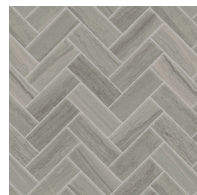

2"x2" Mosaic - Honed (12"x12" Sheet)

White - WHI
 STPHIGWHI22MO

Beige - BEI
 STPHIGBEI22MO*

Cocoa - COC
 STPHIGCOC22MO*

Greige - GRE
 STPHIGGRE22MO

Dark Greige - DAG
 STPHIGDAG22MO

Black - BLA
 STPHIGBLA22MO*

Herringbone Mosaic - Honed (12"x12" Sheet)

White - WHI
 STPHIGWHIHERMO*

Beige - BEI
 STPHIGBEIHERMO*

Cocoa - COC
 STPHIGCOCHERMO*

Greige - GRE
 STPHIGGREHERMO*

Dark Greige - DAG
 STPHIGDAGHERMO*

Black - BLA
 STPHIGBLAHERMO*

Highland

Unglazed Thru Body Porcelain

Photo Features 12"x24" Pressed Field Tile - Honed in Greige.

SIZING & PACKAGING

Type	Shape	Item Code	Size	Description	Pcs / Ctn	Sf / Ctn
Field		STPHIG•••936*	9"x36"	Rectified Field Tile - Honed	5	11.10
		STPHIG•••1224	12"x24"	Pressed Field Tile - Honed (DAG, GRE & WHI Colors Only)	8	15.75
		STPHIG•••1224*	12"x24"	Pressed Field Tile - Honed (BEI, BLA & COC Colors Only)	8	15.75
		∅ STPHIG•••1224P*	12"x24"	Rectified Field Tile - Polished	8	15.75
		STPHIG•••1836*	18"x36"	Rectified Field Tile - Honed	5	22.19
Trim		STPHIG•••424BN	4"x24"	Bullnose - Honed	16	10.39
		STPHIG•••436BN*	4"x36"	Bullnose - Honed	16	15.78
		∅ STPHIG•••612COVE*	6"x12"	Cove Base - Honed	8	3.88
Mosaic		∅ STPHIG•••22MO	12"x12" Sheet	2"x2" Mosaic - Honed	10	-
		∅ STPHIG•••HERMO*	12"x12" Sheet	Herringbone Mosaic - Honed	5	-