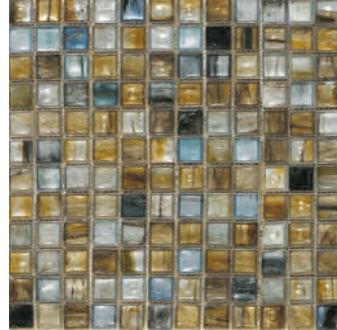

INTERGLASS MURANO

Decorative Glass Wall Tile

Suitable Rooms

Light-Green

White-Brown

Golden-Blue

White-Blue

SIZES

12 3/4" x 12 3/4"
Mosaic

WHITE-BLUE