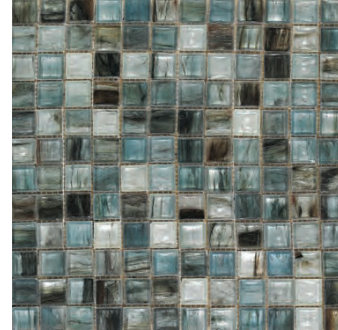

INTERGLASS MURANO

Decorative Glass Wall Tile

Suitable Rooms

Light-Green

White-Brown

Golden-Blue

White-Blue

SIZES

12 3/4" x 12 3/4"
Mosaic

WHITE-BLUE