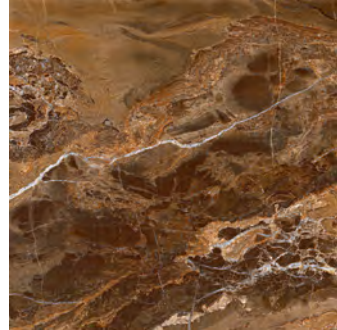

VESUBIO

Durabody Ceramic Floor Tile & Glazed Ceramic Wall Tile

Suitable Rooms

FLOOR TILE

Greco Ivory

Glossy Finish

PEI III

Stabias Beige

Glossy Finish

PEI III

Napoles Brown

Glossy Finish

PEI II

Pompeia Gray

Glossy Finish

PEI II

DECORATIVE ACCENTS

One 20"x20" Vesubio Star Deco

40"x40" (20"x20")
Vesubio Star Deco
(To create Star you must order 4 pieces of 20"x20")

WALL TILE

Greco Ivory

Glossy Finish

Stabias Beige

Glossy Finish

WALL TILE SIZES

10"x20"
Up to 25 Faces

WALL TILE TRIM (Available in all colors)

3"x10"
Bullnose

3"x3"
Bullnose Corner

2"x10"
Torello