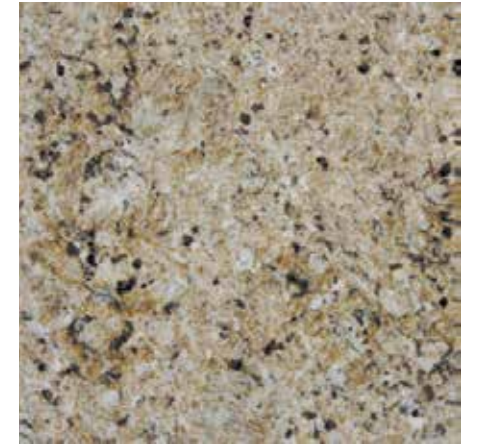

GRANITE

GRANITE

Absolute Black - Amber Yellow - Bainbrook Brown

G

ranite is gorgeous on countertops, but it's also supremely stylish under-foot. Available in a palette of hues—traditional browns to mod creams, blues, and blacks—our selection of granite tiles runs soft and subtle to bold and beautiful. Upgrade your space with granite flooring and enjoy the compliments.

ABSOLUTE INDIA BLACK
12X12
POLISHED

AMBER YELLOW
12X12
POLISHED

BAINBROOK BROWN
12X12
POLISHED

Absolute Black 12x12

GRANITE

Baltic Brown - Bianco Catalina - Black Galaxy

BALTIC BROWN
12X12, 18X18
POLISHED

BIANCO CATALINA
12X12
POLISHED

GRANITE

Giallo Veneziano - Impala Black - New Imperial Red

GIALLO VENEZIANO
12X12
POLISHED

IMPALA BLACK
12X12
POLISHED

NEW IMPERIAL RED
12X12
POLISHED

New Imperial Red 12x12

GRANITE

New Venetian Gold - Peach Purse - Premium Black

NEW VENETIAN GOLD
12X12, 18X18
POLISHED

PEACH PURSE
12X12
POLISHED

PREMIUM BLACK
12X12, 12X24, 18X18, 24X24
HONED, POLISHED

Premium Black 12x12

GRANITE

River White - Tan Brown

RIVER WHITE
12X24, 18X18
POLISHED