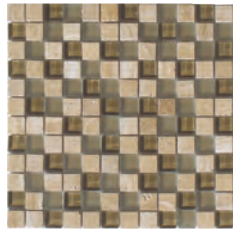

### Suitable Rooms

Nero Bianco

12"x12" (1"x1")  
Cubic Mosaic

12"x12"  
Serpentine Mosaic

12"x12"  
Strato Mosaic

Crema

12"x12" (1"x1")  
Cubic Mosaic

12"x12"  
Serpentine Mosaic

12"x12"  
Strato Mosaic

Topaz

12"x12" (1"x1")  
Cubic Mosaic

12"x12"  
Serpentine Mosaic

12"x12"  
Strato Mosaic

Golden Emperador

12"x12" (1"x1")  
Cubic Mosaic

12"x12"  
Serpentine Mosaic

### SIZES

12"x12" (1"x1")  
Cubic Mosaic

12"x12"  
Serpentine Mosaic

12"x12"  
Strato Mosaic

12"x12"  
Geometrics Mosaic

Variation Rating: **SUBSTANTIAL**  
Substantial shade and texture  
variation with in each carton.