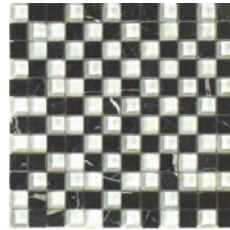

# PIETRA CRISTAL

Decorative Glass & Natural Stone Wall Tile

### Suitable Rooms

Nero Bianco

12"x12" (1"x1")  
Cubic Mosaic

12"x12"  
Serpentine Mosaic

12"x12"  
Strato Mosaic

Crema

12"x12" (1"x1")  
Cubic Mosaic

12"x12"  
Serpentine Mosaic

12"x12"  
Strato Mosaic

Topaz

12"x12" (1"x1")  
Cubic Mosaic

12"x12"  
Serpentine Mosaic

12"x12"  
Strato Mosaic

Golden Emperador

12"x12" (1"x1")  
Cubic Mosaic

12"x12"  
Serpentine Mosaic

### SIZES

12"x12" (1"x1")  
Cubic Mosaic

12"x12"  
Serpentine Mosaic

12"x12"  
Strato Mosaic

12"x12"  
Geometrics Mosaic

Variation Rating: **SUBSTANTIAL**  
Substantial shade and texture  
variation with in each carton.