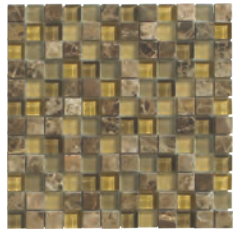

### Suitable Rooms

Nero Bianco

12"x12" (1"x1")  
Cubic Mosaic

12"x12"  
Serpentine Mosaic

12"x12"  
Strato Mosaic

Crema

12"x12" (1"x1")  
Cubic Mosaic

12"x12"  
Serpentine Mosaic

12"x12"  
Strato Mosaic

Topaz

12"x12" (1"x1")  
Cubic Mosaic

12"x12"  
Serpentine Mosaic

12"x12"  
Strato Mosaic

Golden Emperador

12"x12" (1"x1")  
Cubic Mosaic

12"x12"  
Serpentine Mosaic

12"x12"  
Strato Mosaic

### SIZES

12"x12" (1"x1")  
Cubic Mosaic

12"x12"  
Serpentine Mosaic

12"x12"  
Strato Mosaic

12"x12"  
Geometrics Mosaic

Variation Rating: **SUBSTANTIAL**  
Substantial shade and texture  
variation with in each carton.