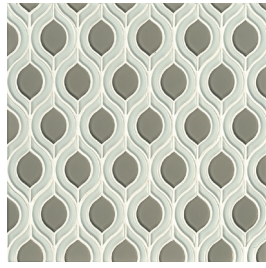

## Available Colors

White Linen - WHL

Message in a Bottle - MEB

Sand - SAN

Mist - MIS

Fern - FER

Sail - SAI

Pelican - PEL

Cliff - CLI

Photo Features Arta Mosaic in White Linen.

## Torre Mosaic Blend (11 1/2"x16 1/4" Sheet)

Sail (Outside) / White Linen (Center)  
GLSMALSAIWHLTOR

White Linen (Outside) / Roca (Center)  
GLSMALWHLROCTOR

Pelican (Outside) / Mist (Center)  
GLSMALPELMISVEL