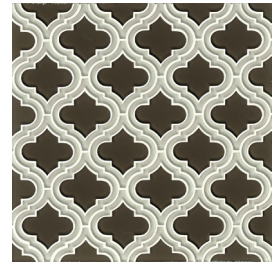

## Torre Mosaic Blend (11 1/2"x16 1/4" Sheet)

Sail (Outside) / White Linen (Center)  
GLSMALSAIWHLTOR

White Linen (Outside) / Roca (Center)  
GLSMALWHLROCTOR

Pelican (Outside) / Mist (Center)  
GLSMALPELMISVEL