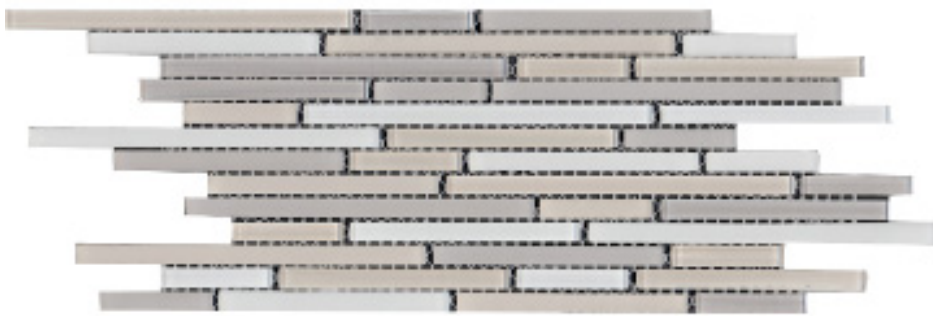

Block Pattern comes in combinations of 1x1's, 1x2's, 2x2's and Combines both Shiny and Matte finishes

Blend 1

Blend 2

Blend 3

Blend 4

Stick Mosaic comes in combination of 3/8 x 2, 4, & 6 Inch Lengths;
Combines both Shiny and Matte finishes