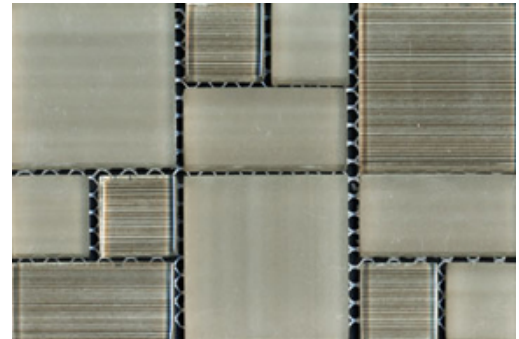

Vetrissimo Tranquillo

Almond

Black

Brown

Dk. Grey

Lt. Grey

Taupe

White

Block Pattern comes in combinations of 1x1's, 1x2's, 2x2's and Combines both Shiny and Matte finishes

Blend 1

Blend 2

Blend 3

Blend 4

Stick Mosaic comes in combination of 3/8 x 2, 4, & 6 Inch Lengths;
Combines both Shiny and Matte finishes