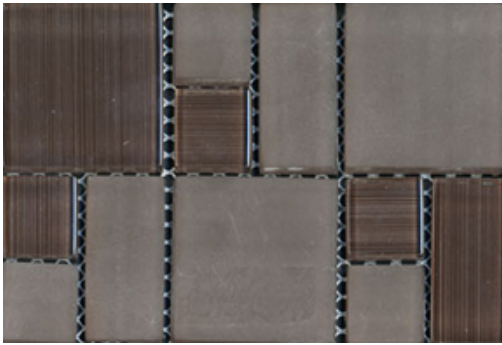

Vetrissimo Tranquillo

Almond

Black

Brown

Dk. Grey

Lt. Grey

Taupe

White

Block Pattern comes in combinations of 1x1's, 1x2's, 2x2's and Combines both Shiny and Matte finishes

Blend 1

Blend 2

Blend 3

Blend 4

Stick Mosaic comes in combination of 3/8 x 2, 4, & 6 Inch Lengths;
Combines both Shiny and Matte finishes