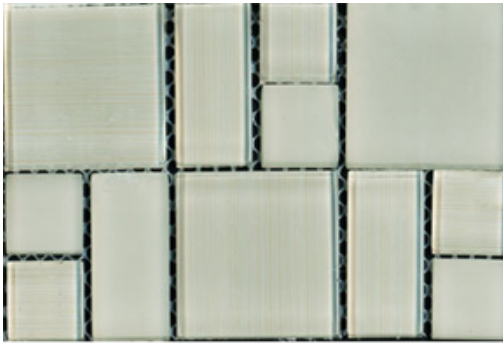

Vetrissimo Tranquillo

Almond

Black

Brown

Dk. Grey

Lt. Grey

Taupe

White

Block Pattern comes in combinations of 1x1's, 1x2's, 2x2's and Combines both Shiny and Matte finishes

Blend 1

Blend 2

Blend 3

Blend 4

Stick Mosaic comes in combination of 3/8 x 2, 4, & 6 Inch Lengths;
Combines both Shiny and Matte finishes