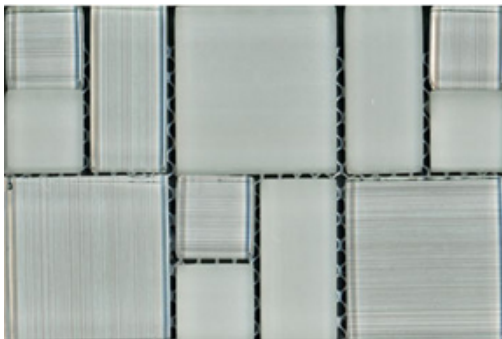

Vetrissimo Tranquillo

Almond

Black

Brown

Dk. Grey

Lt. Grey

Taupe

White

Block Pattern comes in combinations of 1x1's, 1x2's, 2x2's and Combines both Shiny and Matte finishes

Blend 1

Blend 2

Blend 3

Blend 4

Stick Mosaic comes in combination of 3/8 x 2, 4, & 6 Inch Lengths;
Combines both Shiny and Matte finishes