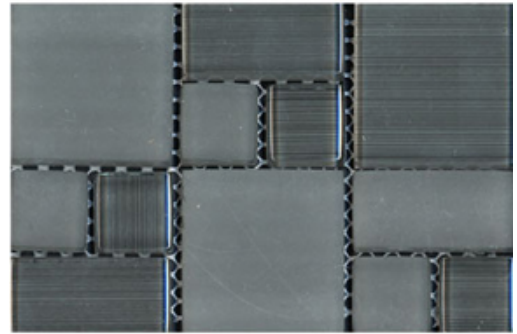

Vetrissimo Tranquillo

Dk. Grey

Block Pattern comes in combinations of 1x1's, 1x2's, 2x2's and Combines both Shiny and Matte finishes