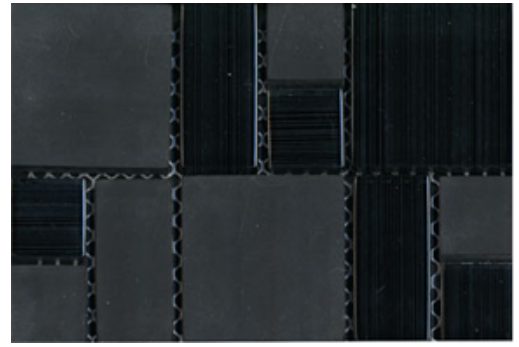

Vetrissimo Tranquillo

Almond

Black

Brown

Dk. Grey

Lt. Grey

Taupe

White

Block Pattern comes in combinations of 1x1's, 1x2's, 2x2's and Combines both Shiny and Matte finishes

Blend 1

Blend 2

Blend 3

Blend 4

Stick Mosaic comes in combination of 3/8 x 2, 4, & 6 Inch Lengths;
Combines both Shiny and Matte finishes