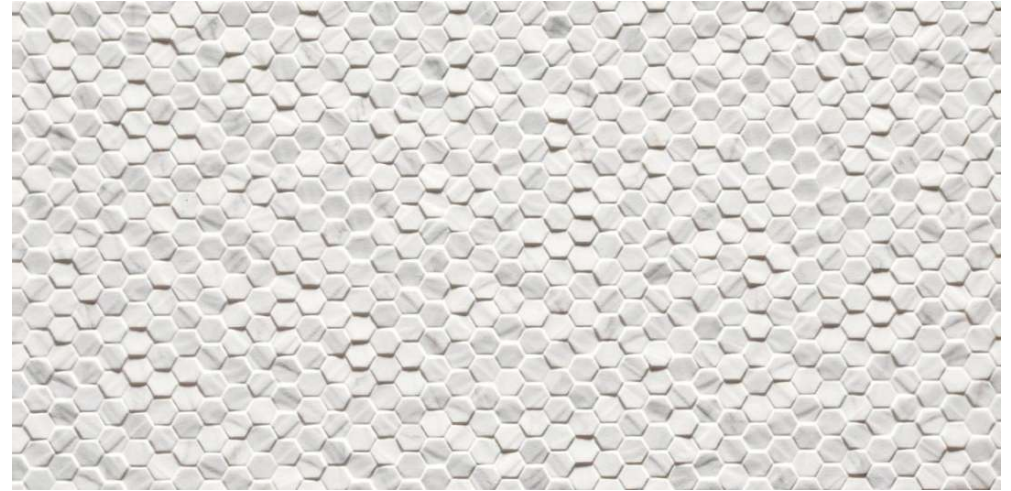

# Marmi 2.0

Carrara Matte/Polished

12x24

Accessories Available in Matte only

Bullnose 3" x 24"

Esagonetta Deco Tile

12x24