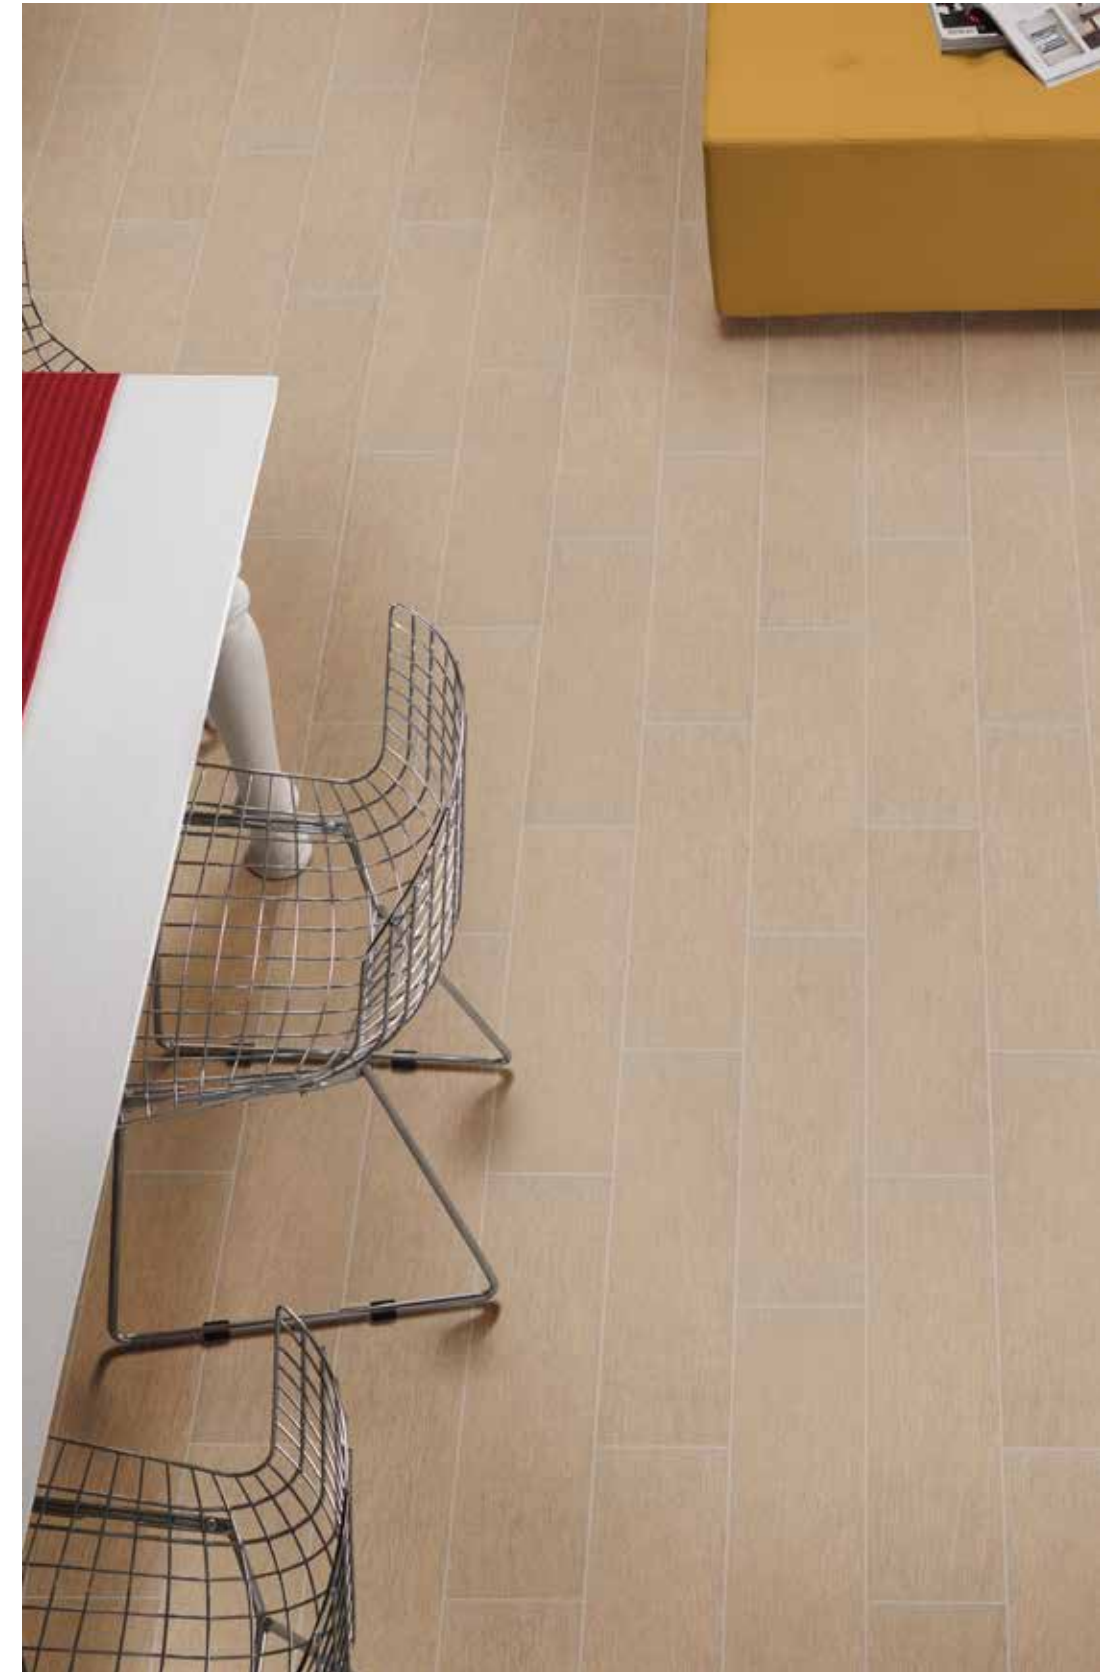

WOOD LOOKS

Sierra - Sonoma

SIERRA BEIGE
9X48
PORCELAIN / MATTE

SIERRA GRIS
9X48
PORCELAIN / MATTE

SIERRA SAGE
9X48
PORCELAIN / MATTE

Sierra Beige 9x48

SONOMA DRIFTWOOD
6X24
CERAMIC / MATTE

SONOMA OAK
6X24
CERAMIC / MATTE

SONOMA PALM
6X24
CERAMIC / MATTE

SONOMA PINE
6X24
CERAMIC / MATTE

Sonoma Pine 6x24