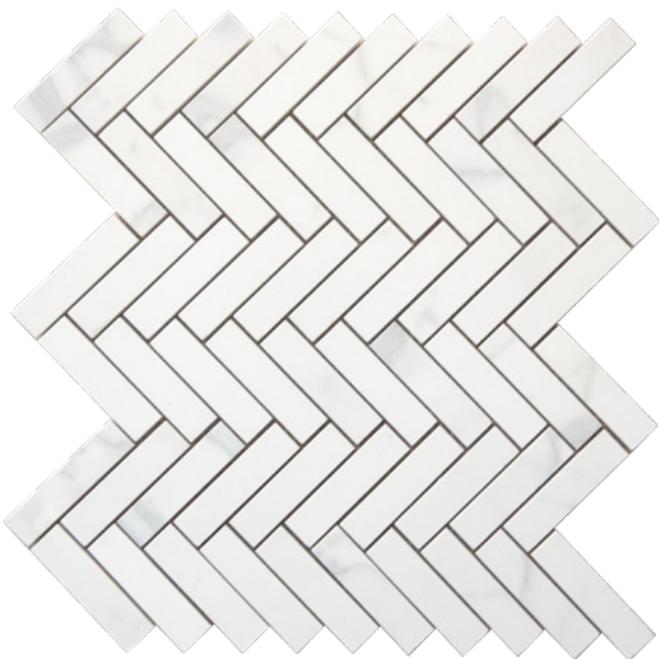

Marca Corona Deluxe

3 x 12 Available in Natural and Polished

Sizes: Rectified

Natural Finish

12 x 24

18 x 36

3 x 12

Polished Finish

12 x 24

3 x 12

2 x 2 Mosaic
Available in Natural

Basket Weave
Available in Natural

Herringbone
Available in Natural

4" Hexagon
Available in Natural

Trim:

Natural Finish

4 x 24 Surface Bullnose

12" Quarter Round

Beak

Polished Finish

4 x 24 Surface Bullnose

12" Quarter Round

Beak