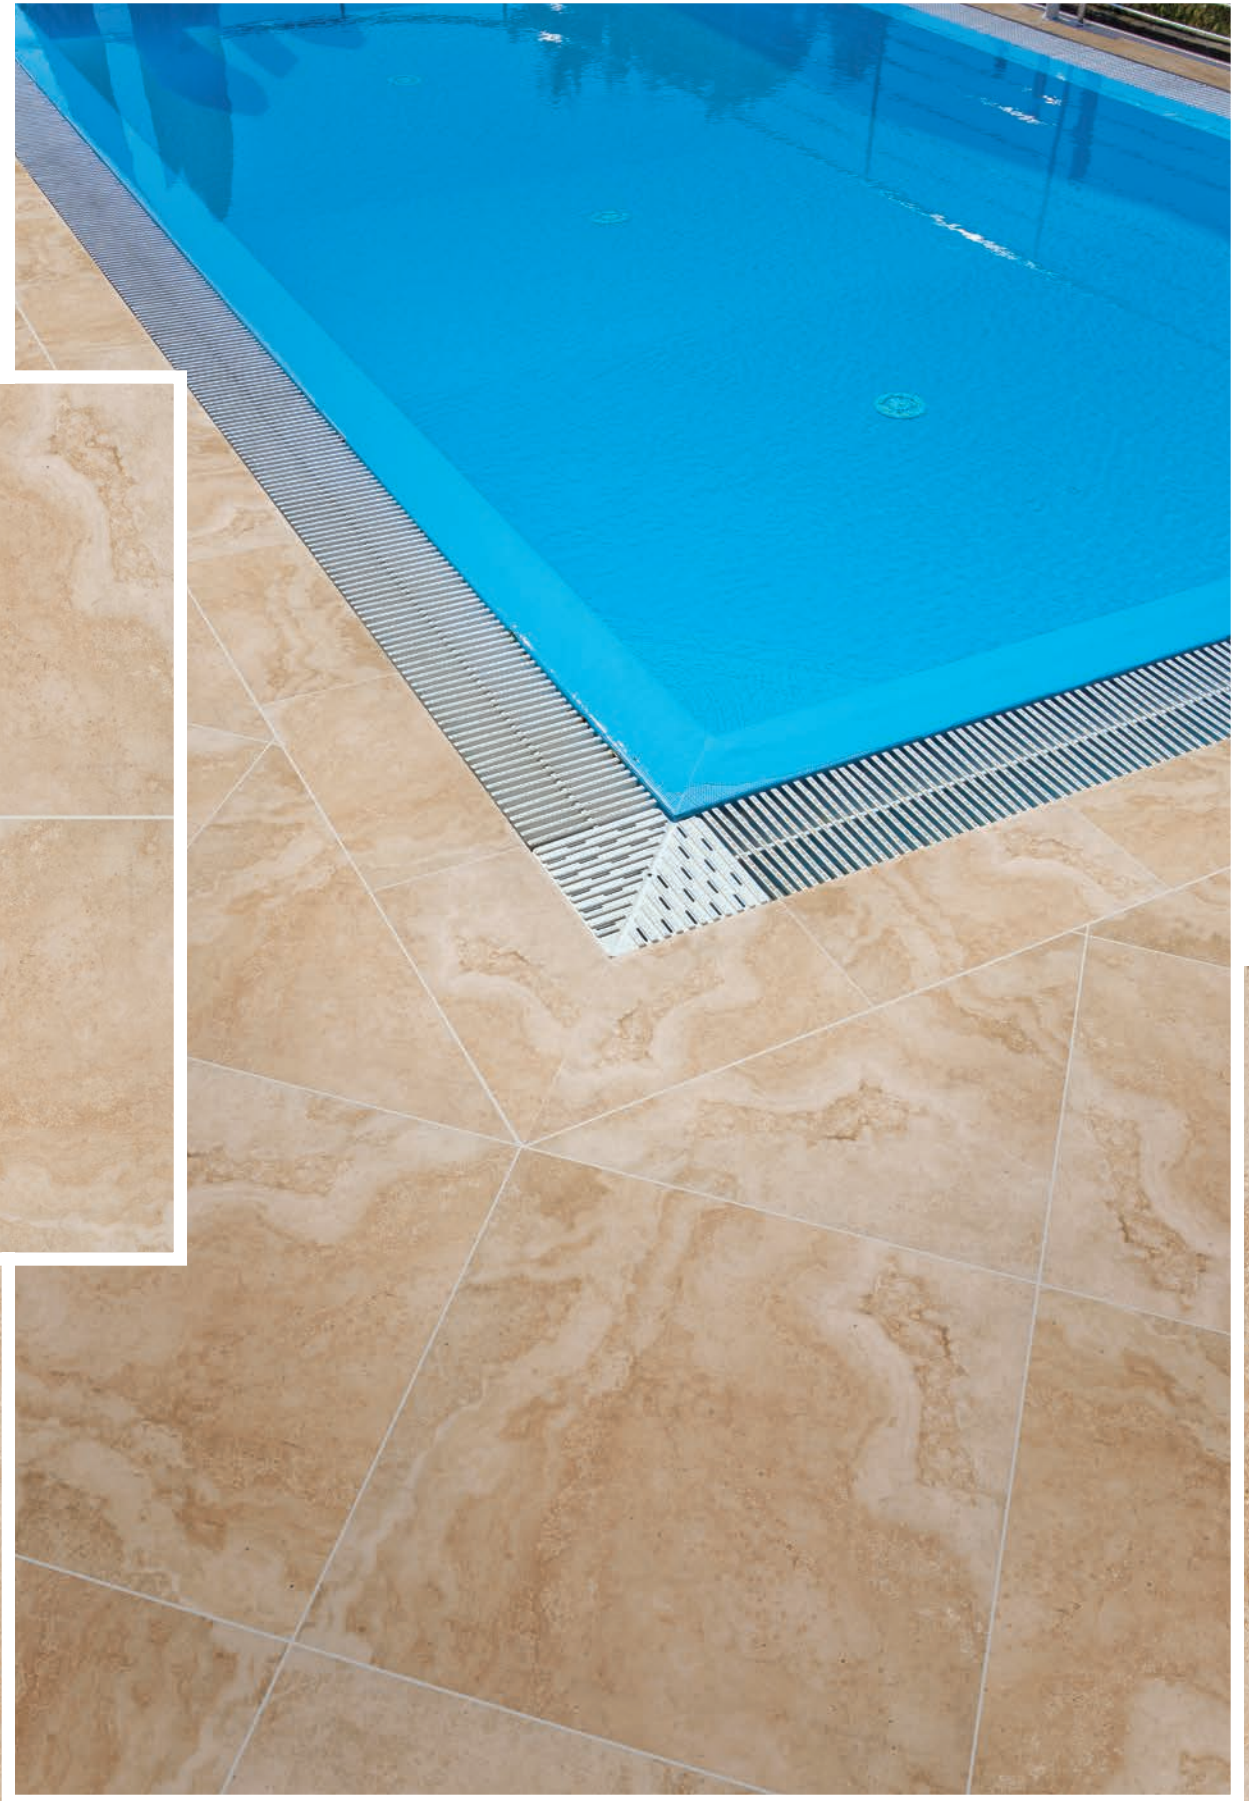

Tierra Beige

Tierra Beige Arterra Porcelain Pavers feature warm swirls of cream and beige reminiscent of natural stone. These durable, easy to clean and low maintenance pavers are the perfect choice for busy kitchens, baths and entryways, and are as at home indoors as they are outdoors. Use these large format matte pavers for pools, patios, outdoor kitchens, and wandering pathways.

size/type	ID
24" x 24" rectified paver	LPAVNTIEBEI2424
13" x 24" coping	LCOPNTIEBEI1324